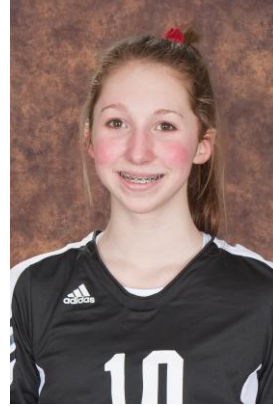

ATHLETE PROFILES

#16
Christina Baker
5'7" -- OH
Kentrige High School
c/o 2013

#17
Lauren Smith
5'6" -- S
Mt. Si High School
c/o 2013

#18
Tina Barzdukas
5'9" -- MB
Eastlake High School
c/o 2013

#19
Kelsey Nyce
5'7" -- S/OPP
Eastlake High School
c/o 2013